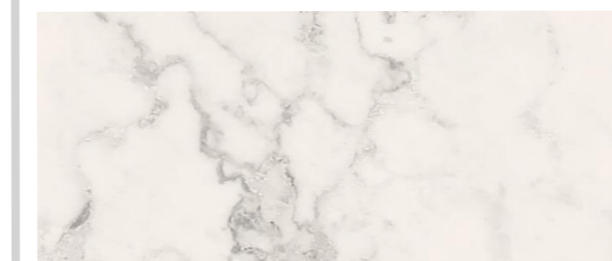

The Gold Rush

Deep Ocean

File size: 250cmx60cm | 98.42"x23.62"

Green Lake

File size: 250cmx60cm | 98.42"x23.62"

City Lights

Calacatta

Dark & White

Carmen

Alberta Rock

Spanish Wall

SERISTAL STONE

Ruggine Buio

Ruggine Lumi

Ruggine Gregio

Lumi Asfalti