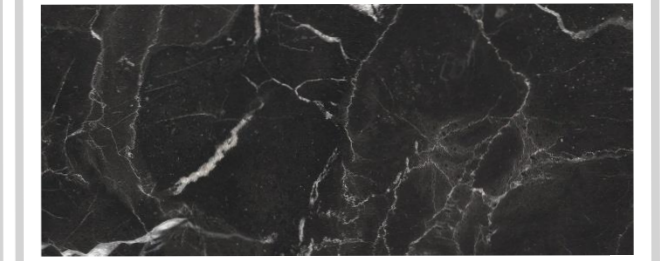

Woody Allen

SERISTAL FOREST

Zebrano Mocachino

Zebrano Chocolate

Zebrano Espresso

Zebrano Macchiato

Zebrano Zig

SERISTAL STONE

The Gold Rush

Deep Ocean

File size: 250cmx60cm | 98.42"x23.62"

Green Lake

File size: 250cmx60cm | 98.42"x23.62"

City Lights

Calacatta

Dark & White

Carmen

Alberta Rock

Spanish Wall

SERISTAL STONE

Ruggine Buio

Ruggine Lumi

Ruggine Gregio

Lumi Asfalti